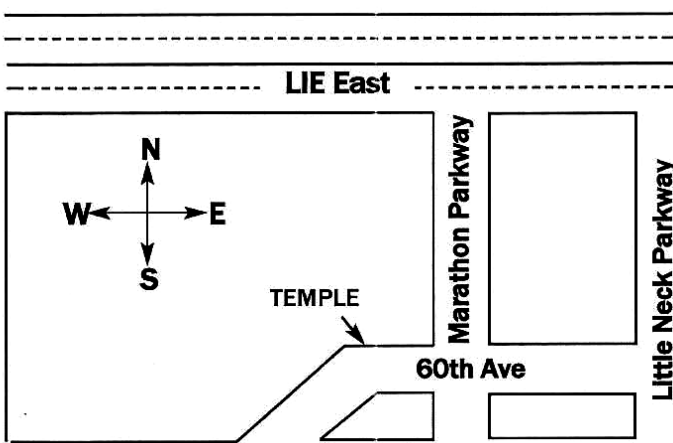

**FROM WEST:**

LIE Eastbound to Little Neck Parkway (Exit 32), right turn onto Little Neck continue to 60th Avenue. Right turn onto 60th Avenue, continue past Marathon Parkway to Temple.

**FROM EAST:**

LIE Westbound to Little Neck Parkway (Exit 32), Left turn onto Little Neck continue to 60th Avenue. Right turn onto 60th Avenue, continue past Marathon Parkway to Temple.